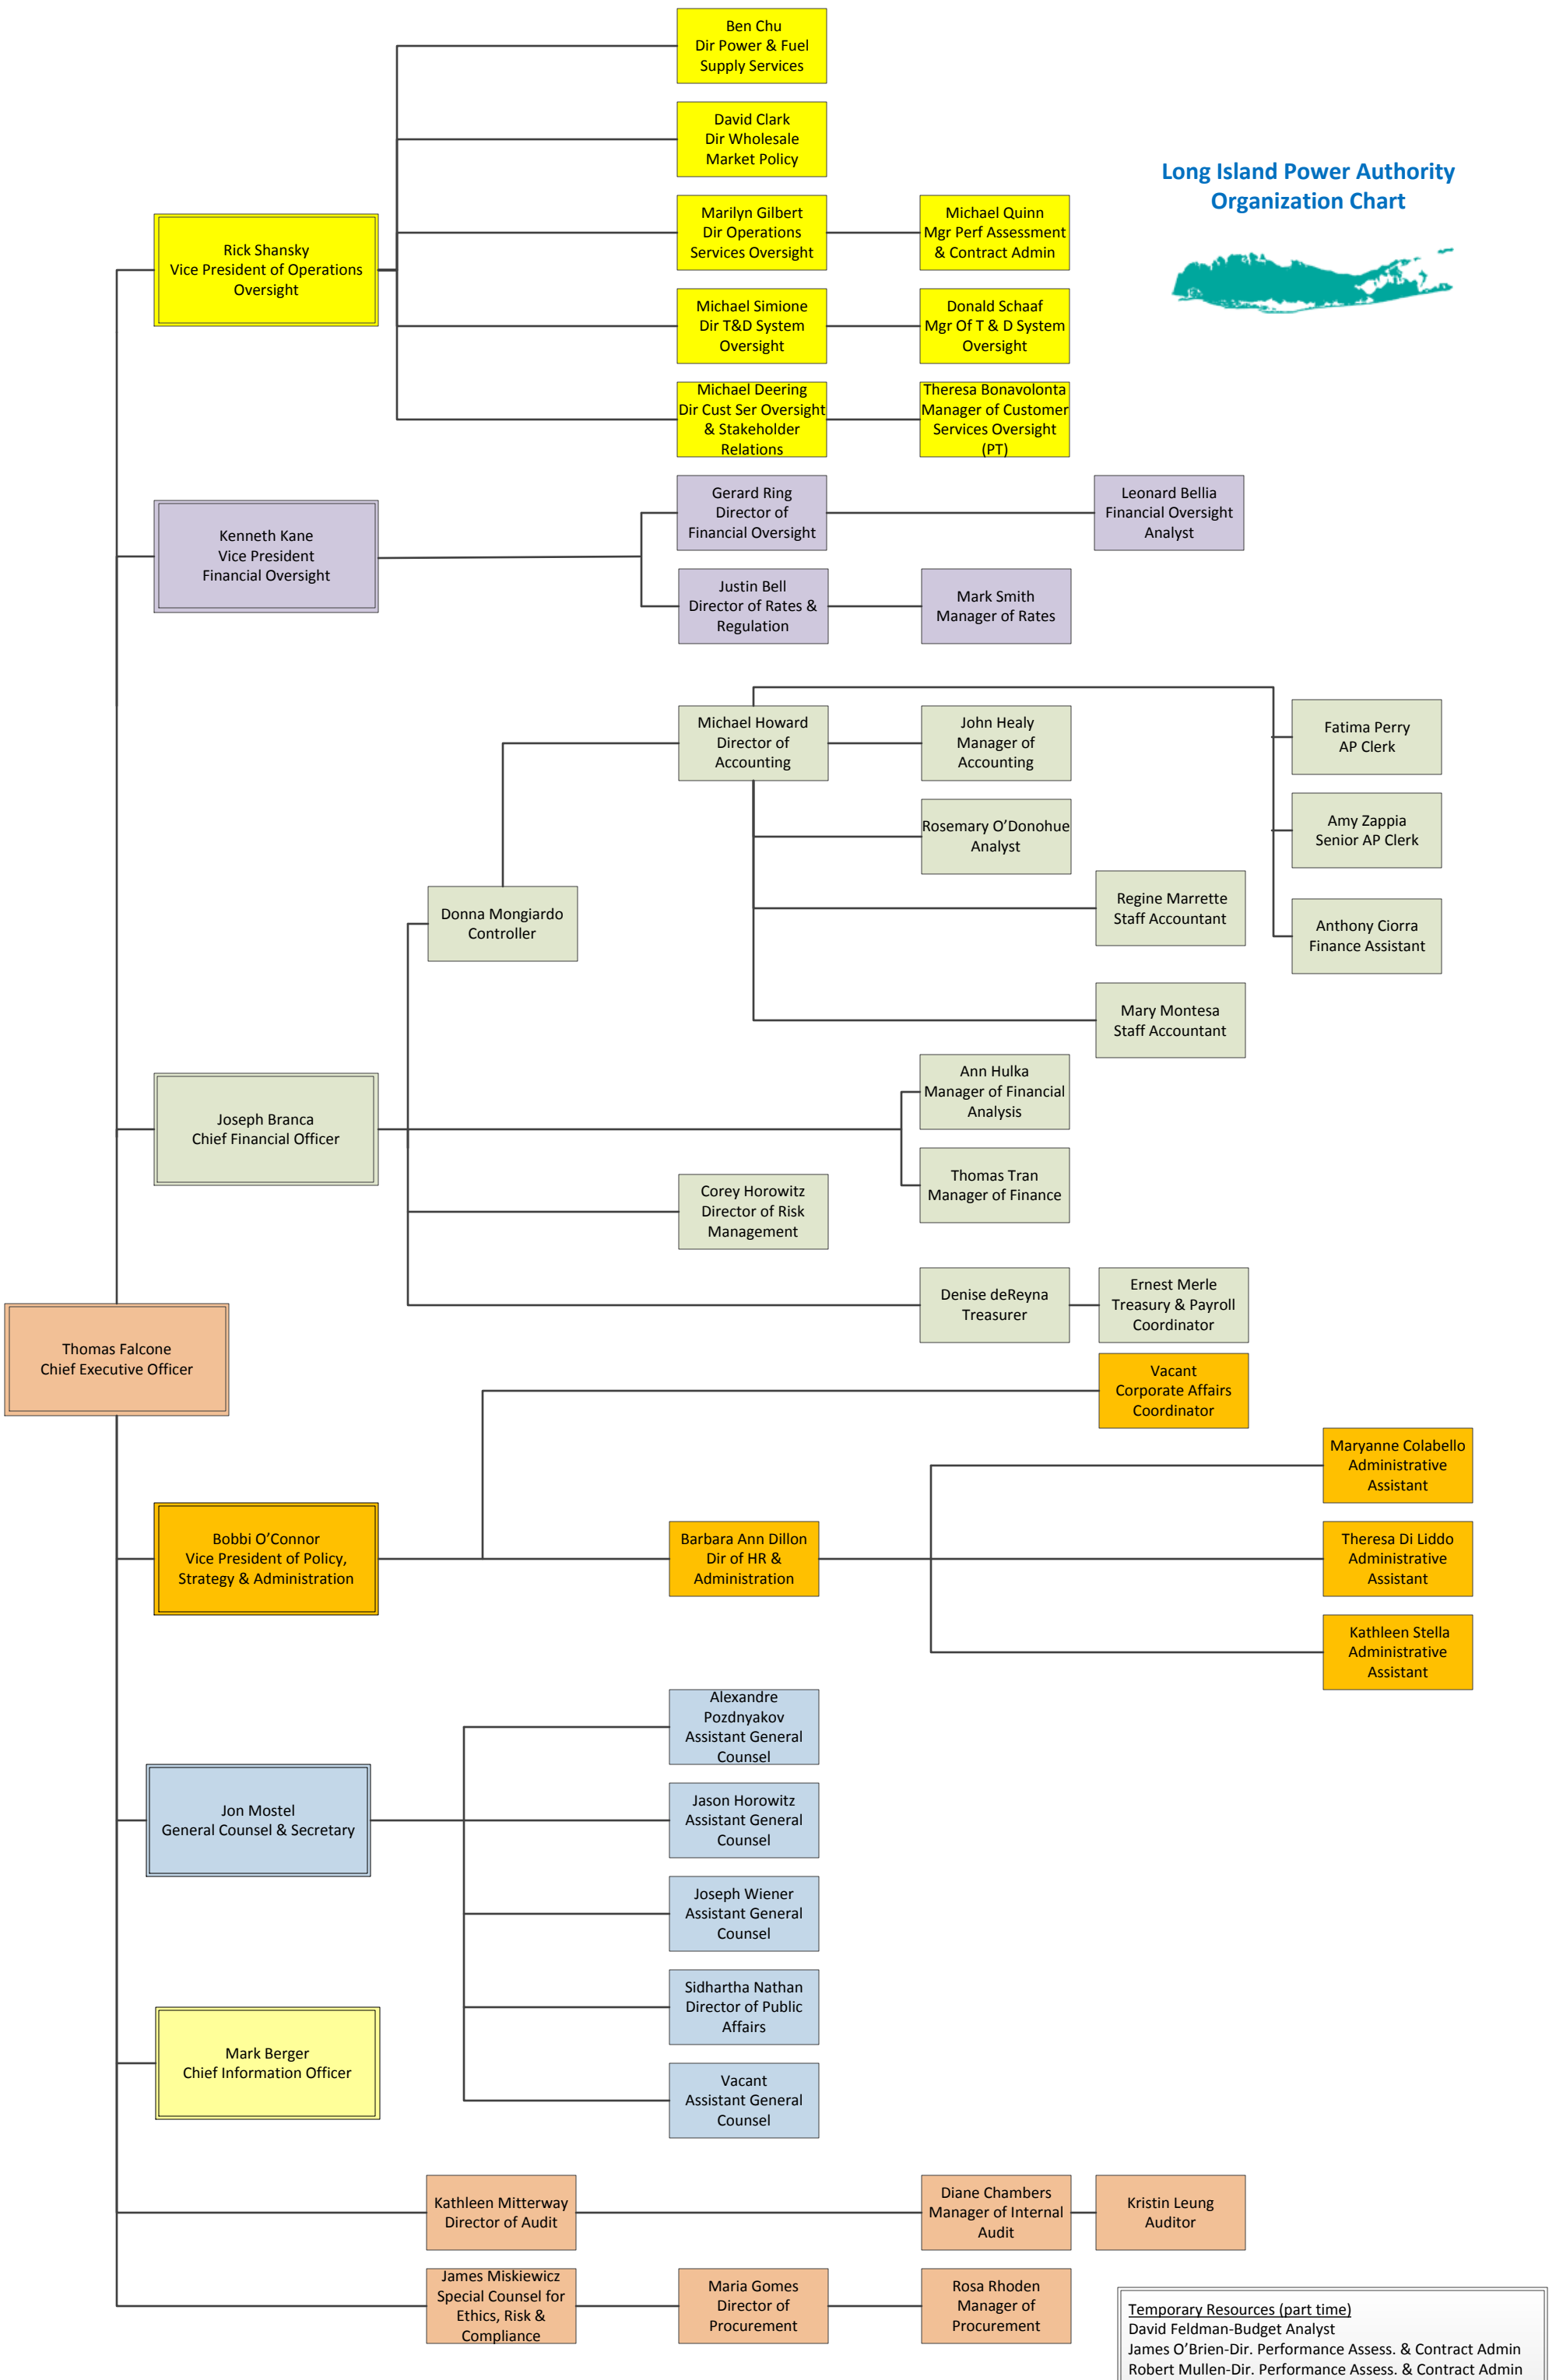

Long Island Power Authority Organization Chart

Temporary Resources (part time)
 David Feldman-Budget Analyst
 James O'Brien-Dir. Performance Assess. & Contract Admin
 Robert Mullen-Dir. Performance Assess. & Contract Admin