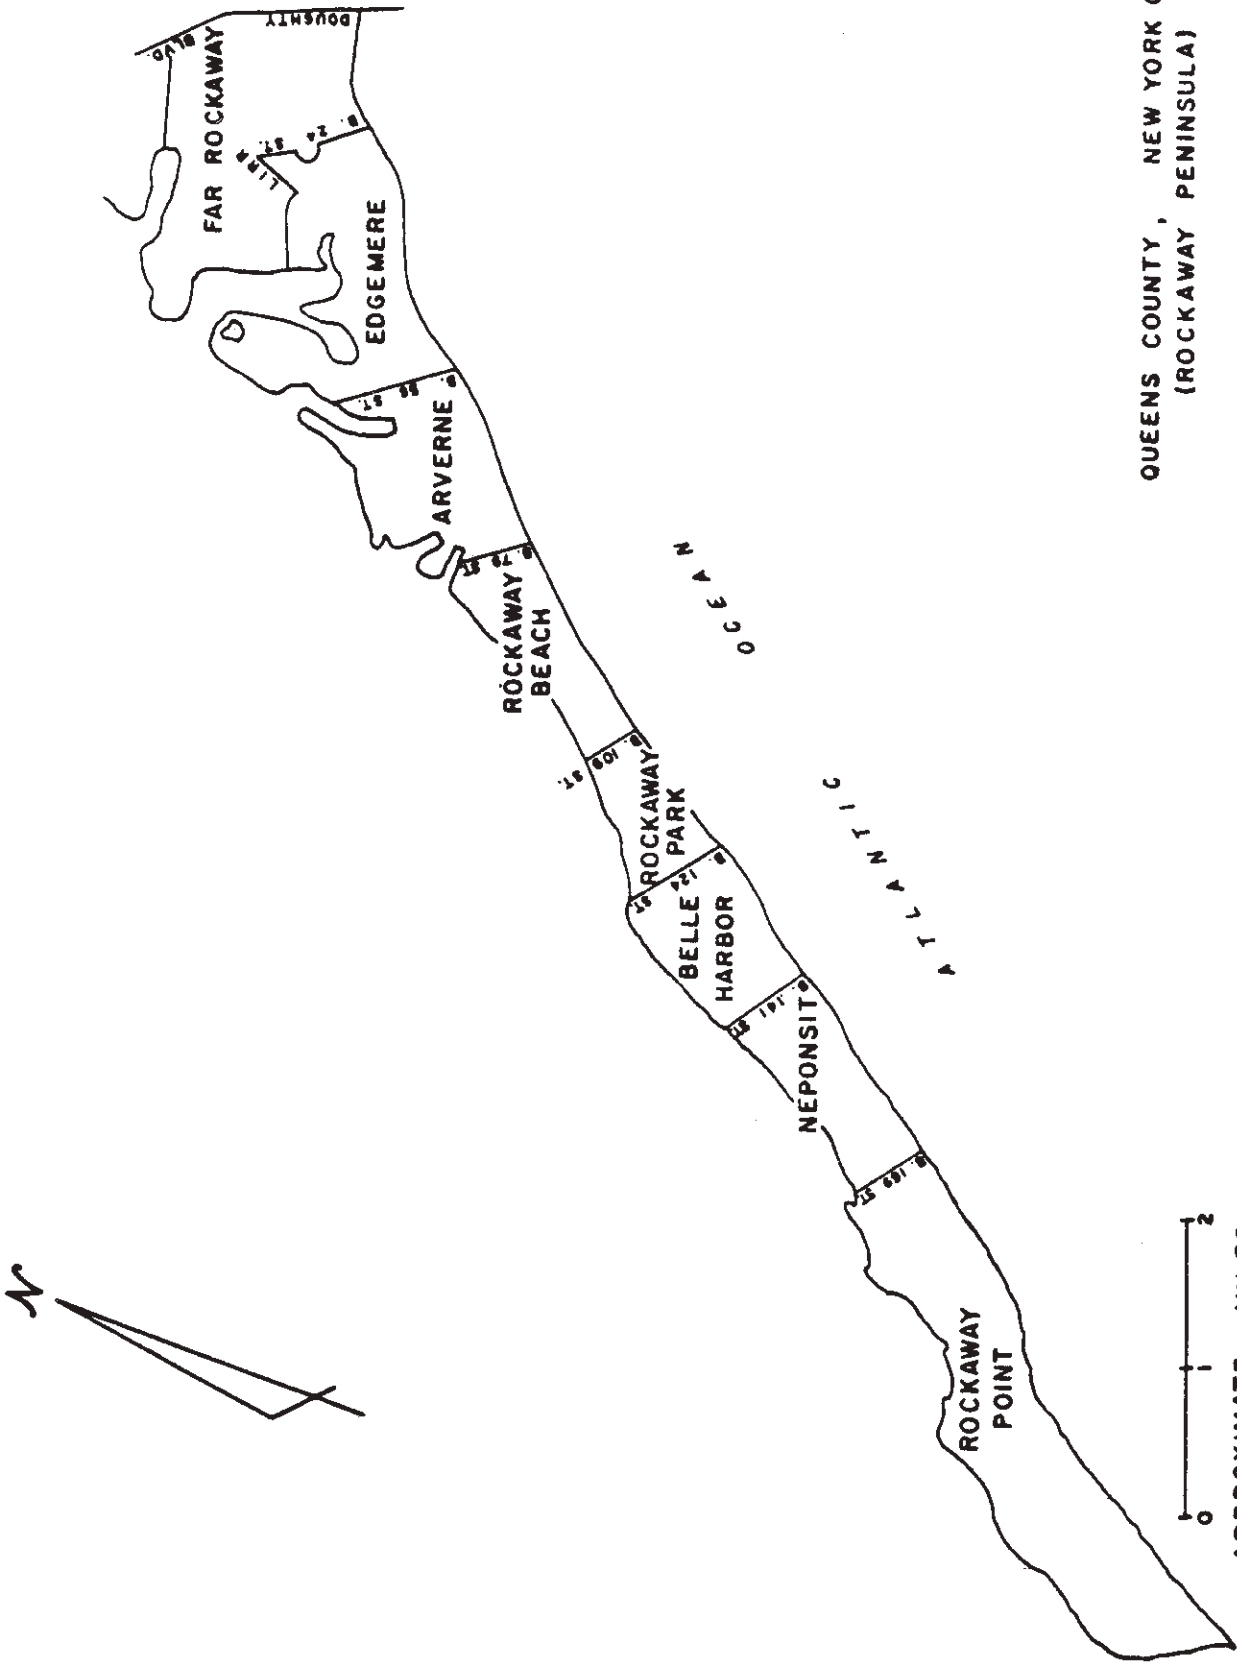

QUEENS COUNTY

Detail of the Population
Of the Villages and Communities
Of the Rockaway Peninsula

NASSAU COUNTY

QUEENS COUNTY, NEW YORK CITY
(ROCKAWAY PENINSULA)

QUEENS COUNTY, Rockaway Peninsula

	Estimate Jan 1, 2008	Estimate Jan 1, 2007	Census Apr 1, 2000	Census Apr 1, 1990
PLACES				
Rockaway Point	4,700	4,660	4,242	3,690
Neponsit	2,192	2,197	2,206	1,898
Belle Harbor	7,008	7,011	7,004	7,533
Rockaway Park	5,770	5,768	5,224	5,632
Rockaway Beach	19,465	19,254	13,878	11,417
Arverne	16,969	16,892	12,218	10,047
Edgemere	30,224	30,100	18,737	17,665
Far Rockaway	43,714	43,649	40,599	40,253
TOTALS	130,042	129,531	104,108	98,135
TOTAL ROCKAWAY PENINSULA				
	130,042	129,531	104,108	98,135